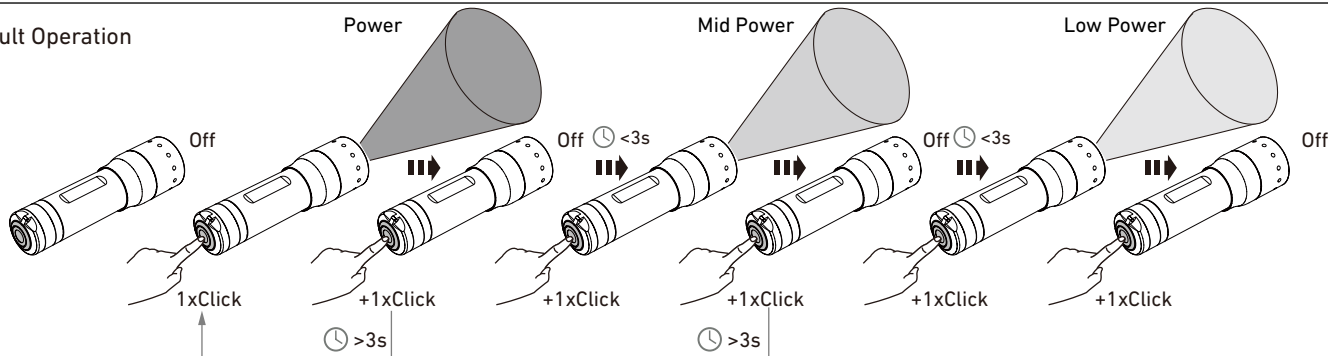

LEDLENSER C7 CLASSIC

Default Operation

Battery Replacement

Recycling

Advanced Focus System

Lanyard

Ledlenser GmbH & Co. KG
 Kronenstr.5-7 42699 Solingen, Germany
 Phone +49 212/5948-0 Fax +49 212/5948-200
 info@ledlenser.com