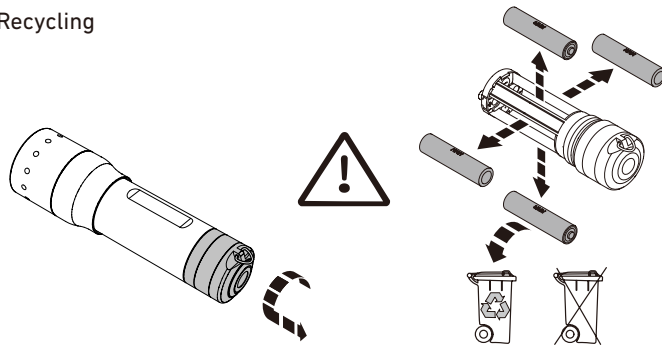

LEDLENSER C7 CLASSIC

Default Operation

Battery Replacement

Recycling

Advanced Focus System

Lanyard

Ledlenser GmbH & Co. KG
 Kronenstr.5-7 42699 Solingen, Germany
 Phone +49 212/5948-0 Fax +49 212/5948-200
 info@ledlenser.com