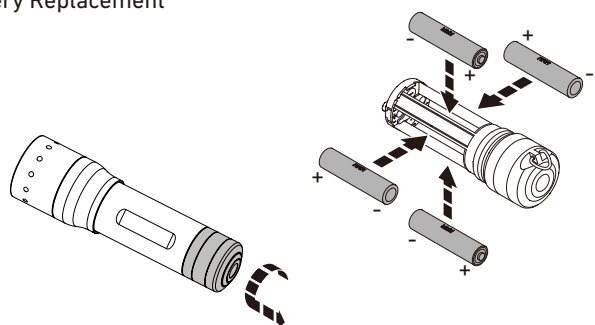

LEDLENSER C7 CLASSIC

Default Operation

Battery Replacement

Recycling

Advanced Focus System

Lanyard

Ledlenser GmbH & Co. KG
 Kronenstr.5-7 42699 Solingen, Germany
 Phone +49 212/5948-0 Fax +49 212/5948-200
 info@ledlenser.com